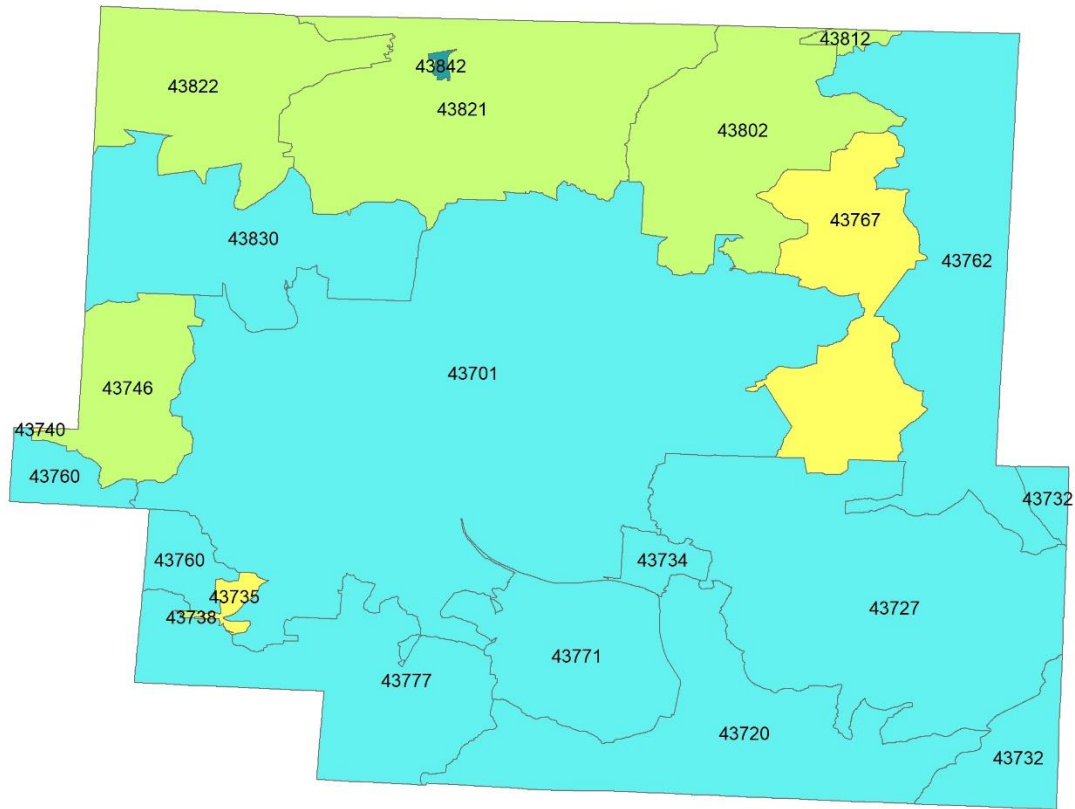

# Variation of Geometric Mean Radon Concentrations in Zip codes of Muskingum County

## Geometric Mean Indoor Radon Concentrations (Pci/L)